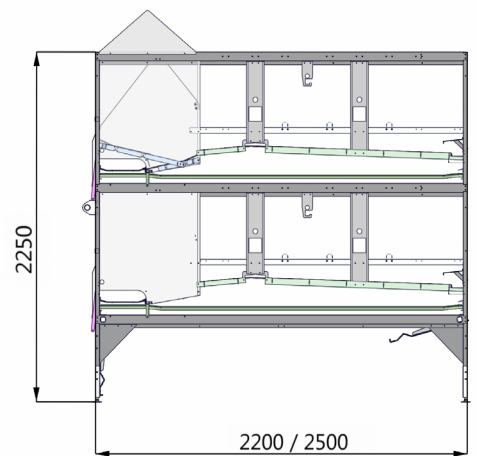

Aviary Pro 10

Aviary Pro 10

Section length:	1205 mm (3.95")
System standard height:	2250 mm (7.38")
System width:	2200 mm (7.22") / 2500 mm (8.20")
Capacity max.:	100 birds per mtr. (3.28")

- Special animal welfare friendly nest design
- More Eggs per hen
- Egg belt for system eggs
- Automatic doors under the system
- Special nest design
- More than 20 different of variation options