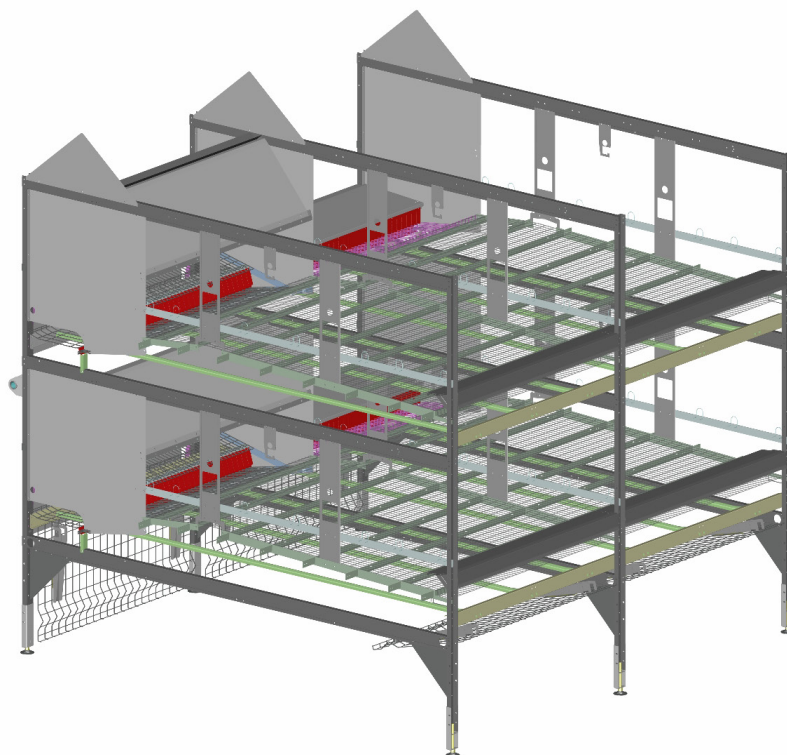

Aviary Pro 10

Aviary Pro 10

Section length:	1205 mm (3.95")
System standard height:	2250 mm (7.38")
System width:	2200 mm (7.22") / 2500 mm (8.20")
Capacity max.:	100 birds per mtr. (3.28")

- Special animal welfare friendly nest design
- More Eggs per hen
- Egg belt for system eggs
- Automatic doors under the system
- Special nest design
- More than 20 different of variation options