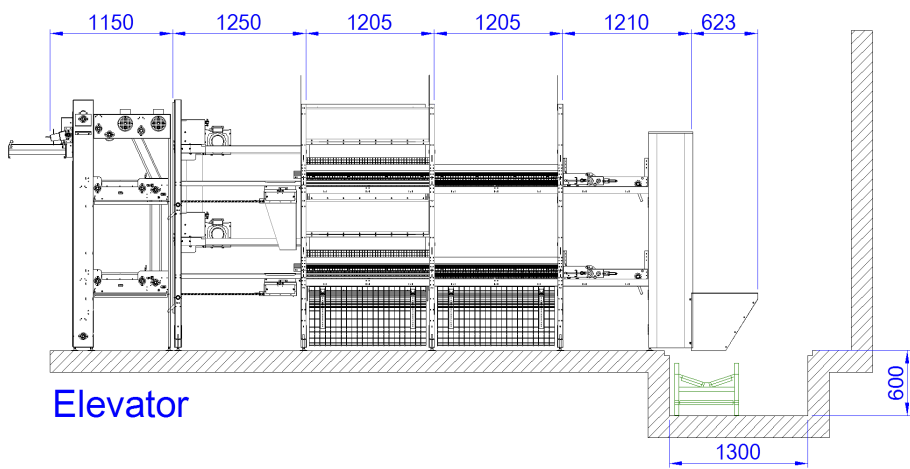

Aviary Pro 10

Aviary Pro 10

Section length:	1205 mm (3.95")
System standard height:	2250 mm (7.38")
System width:	2200 mm (7.22") / 2500 mm (8.20")
Capacity max.:	100 birds per mtr. (3.28")

- Special animal welfare friendly nest design
- More Eggs per hen
- Egg belt for system eggs
- Automatic doors under the system
- Special nest design
- More than 20 different of variation options