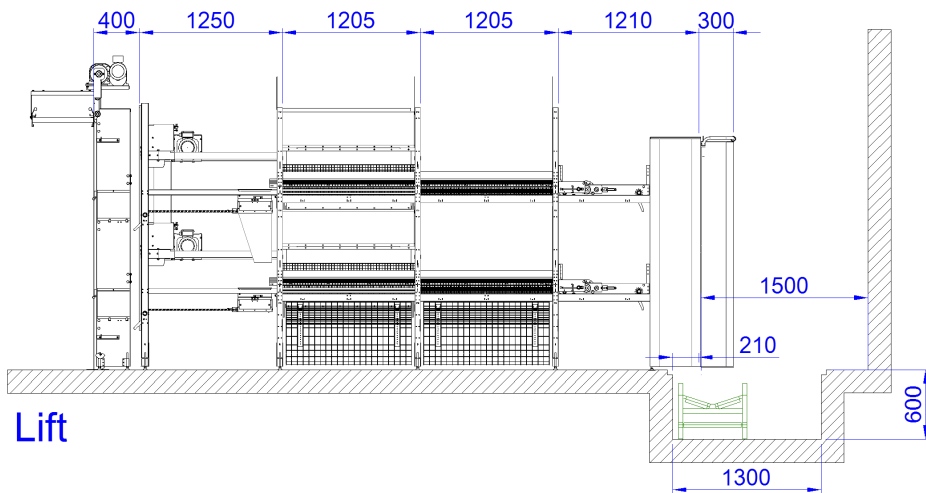

Aviary Pro 10

Aviary Pro 10

Section length:	1205 mm (3.95")
System standard height:	2250 mm (7.38")
System width:	2200 mm (7.22") / 2500 mm (8.20")
Capacity max.:	100 birds per mtr. (3.28")

- Special animal welfare friendly nest design
- More Eggs per hen
- Egg belt for system eggs
- Automatic doors under the system
- Special nest design
- More than 20 different of variation options