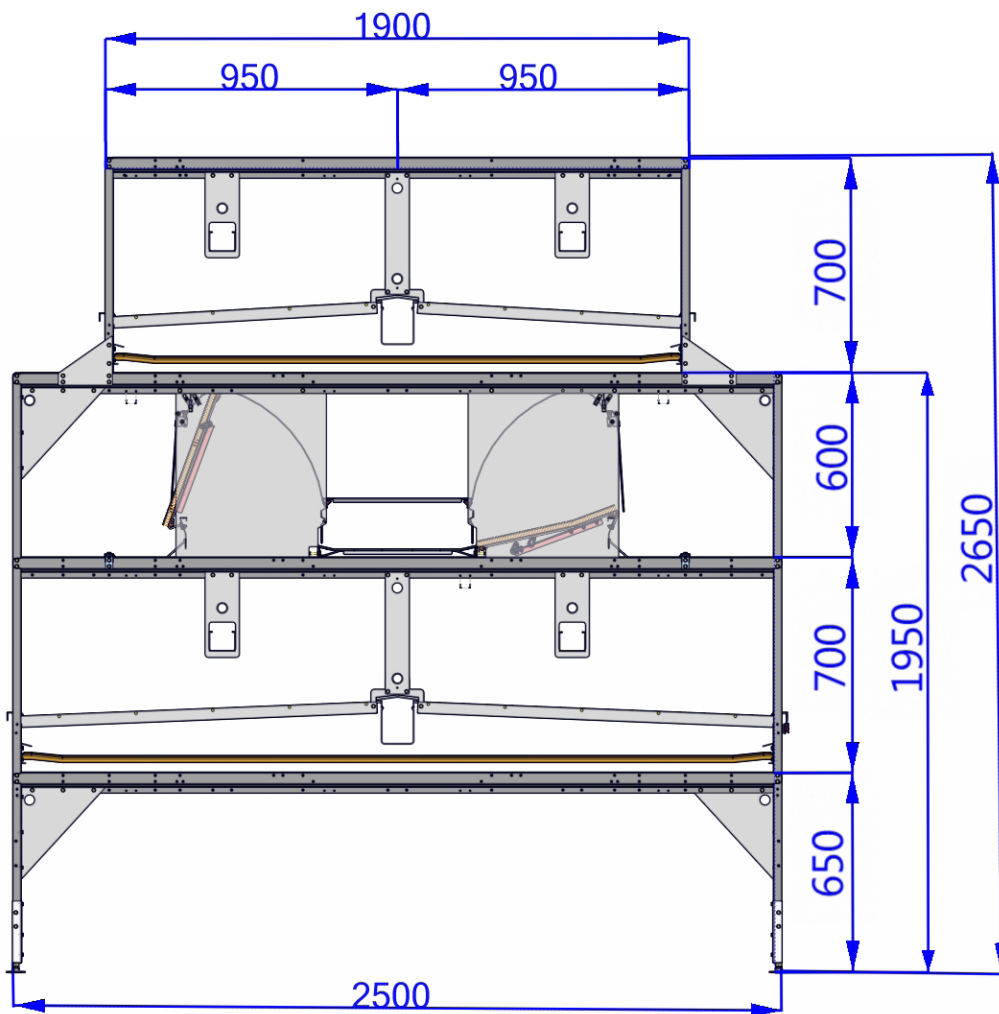

Made in Germany.

Hellmann Poultry GmbH & Co. KG · Kopernikusstr. 6–10 · 49377 Vechta
P.O. BOX 1232 · 49361 Vechta · Germany · Phone +49 4441 9259-0
Fax +49 4441 9259-50 · www.hellmannpoultry.de