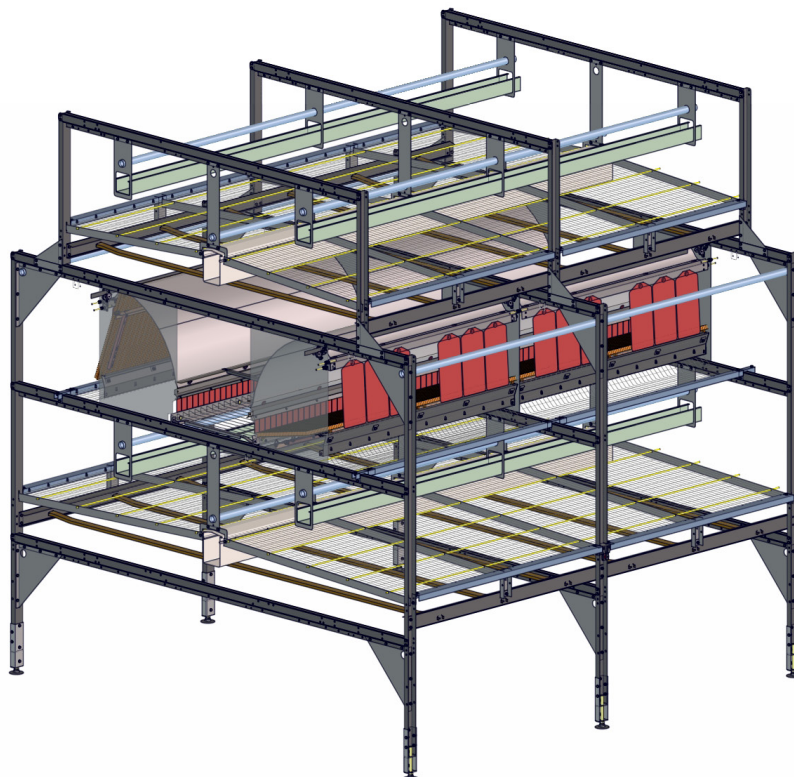

Aviary Pro 11

Aviary Pro 11

| | |
|-------------------------|--|
| Section length: | 1205 mm (3.95") |
| System standard height: | 2050 mm (6.73") with out nest 2650 mm (8.69") with nest |
| System width: | 1600 mm (5.25") / 1900 mm (6.23") 2200 mm (7.22") / 2500 mm (8.20") |
| Capacity max.: | 120 birds per mtr. (3.28") |

- Special animal welfare friendly nest design
- More Eggs per hen
- Automatic doors under the system
- More than 20 different of variation options

Made in Germany.

Hellmann Poultry GmbH & Co. KG · Kopernikusstr. 6–10 · 49377 Vechta
 P.O. BOX 1232 · 49361 Vechta · Germany · Phone +49 4441 9259-0
 Fax +49 4441 9259-50 · www.hellmannpoultry.de