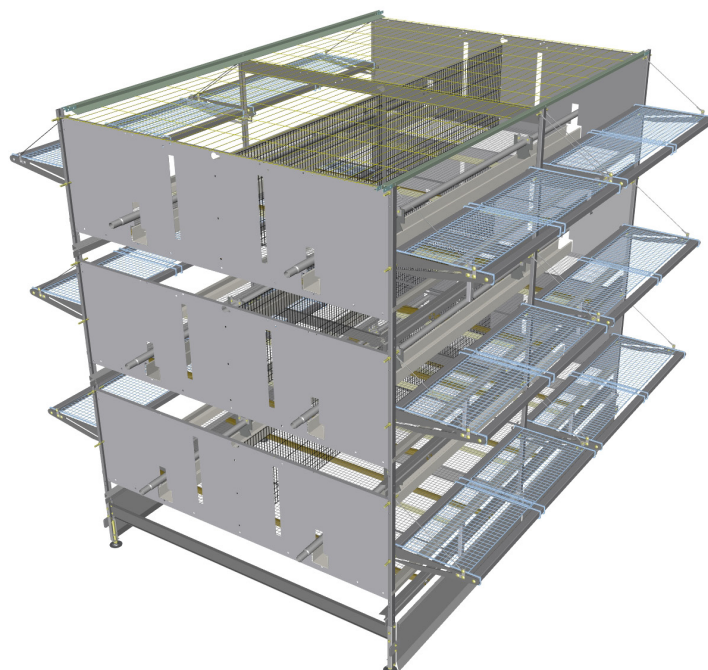

## Aviary Pro Pullet

Section length:	1205 mm (3.95")
System standard height:	2272 mm (7.45")
System width / closed balkonys:	1539 mm (5.05") / 1739 mm (5.71")
System width / open balkonys:	2293 mm (7.52") / 2493 mm (8.18")
Compartment length:	2410 mm (7.91")
Compartment depth:	750 mm (2.46") / 850 mm (2.79")
Capacity max.:	180 birds per mtr. (3.28")

Special animal welfare friendly design

More uniform pullets

Full operative system for rearing of pullets in aviaries and in small groups.

Easily lock/openable system with a balcony door be clapped with sliding doors.

Centrally height-adjustable nipple drinkers

Automatic doors under the system

Made in Germany.

Hellmann Poultry GmbH & Co. KG · Kopernikusstr. 6–10 · 49377 Vechta  
P.O. BOX 1232 · 49361 Vechta · Germany · Phone +49 4441 9259-0  
Fax +49 4441 9259-50 · www.hellmannpoultry.de