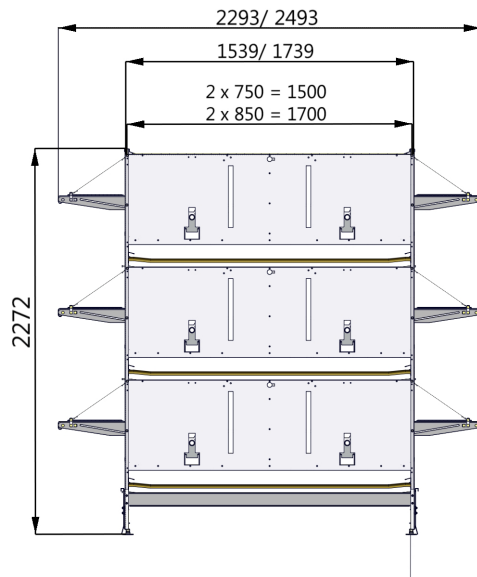

## Aviary Pro Pullet

Section length:	1205 mm (3.95")
System standard height:	2272 mm (7.45")
System width / closed balkonys:	1539 mm (5.05") / 1739 mm (5.71")
System width / open balkonys:	2293 mm (7.52") / 2493 mm (8.18")
Compartment length:	2410 mm (7.91")
Compartment depth:	750 mm (2.46") / 850 mm (2.79")
Capacity max.:	180 birds per mtr. (3.28")

Centrally height-adjustable nipple drinkers

Automatic doors under the system

Made in Germany.

Hellmann Poultry GmbH & Co. KG · Kopernikusstr. 6–10 · 49377 Vechta  
P.O. BOX 1232 · 49361 Vechta · Germany · Phone +49 4441 9259-0  
Fax +49 4441 9259-50 · www.hellmannpoultry.de