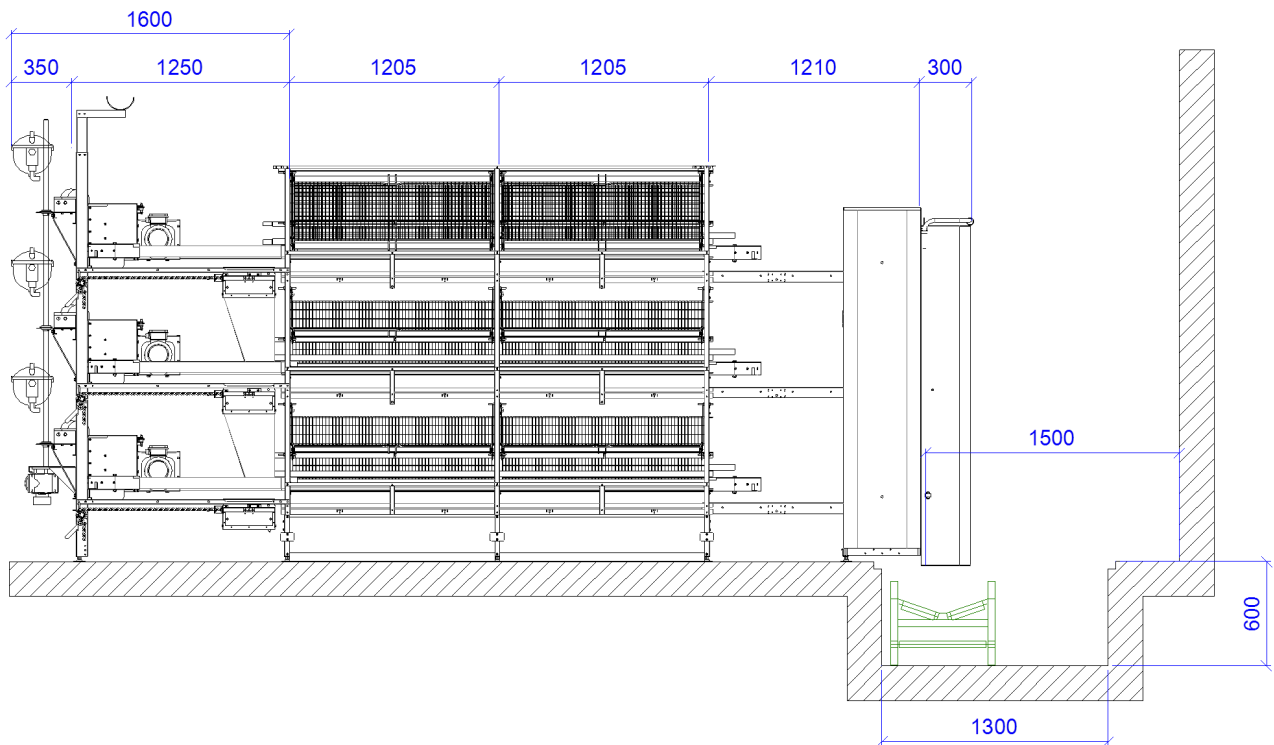

## Aviary Pro Pullet

Section length:	1205 mm (3.95")
System standard height:	2272 mm (7.45")
System width / closed balkonys:	1539 mm (5.05") / 1739 mm (5.71")
System width / open balkonys:	2293 mm (7.52") / 2493 mm (8.18")
Compartment length:	2410 mm (7.91")
Compartment depth:	750 mm (2.46") / 850 mm (2.79")
Capacity max.:	180 birds per mtr. (3.28")

Special animal welfare friendly design

More uniform pullets

Full operative system for rearing of pullets in aviaries and in small groups.

Easily lock/openable system with a balcony door be clapped with sliding doors.

Centrally height-adjustable nipple drinkers

Automatic doors under the system

Made in Germany.

Hellmann Poultry GmbH & Co. KG · Kopernikusstr. 6–10 · 49377 Vechta  
P.O. BOX 1232 · 49361 Vechta · Germany · Phone +49 4441 9259-0  
Fax +49 4441 9259-50 · www.hellmannpoultry.de