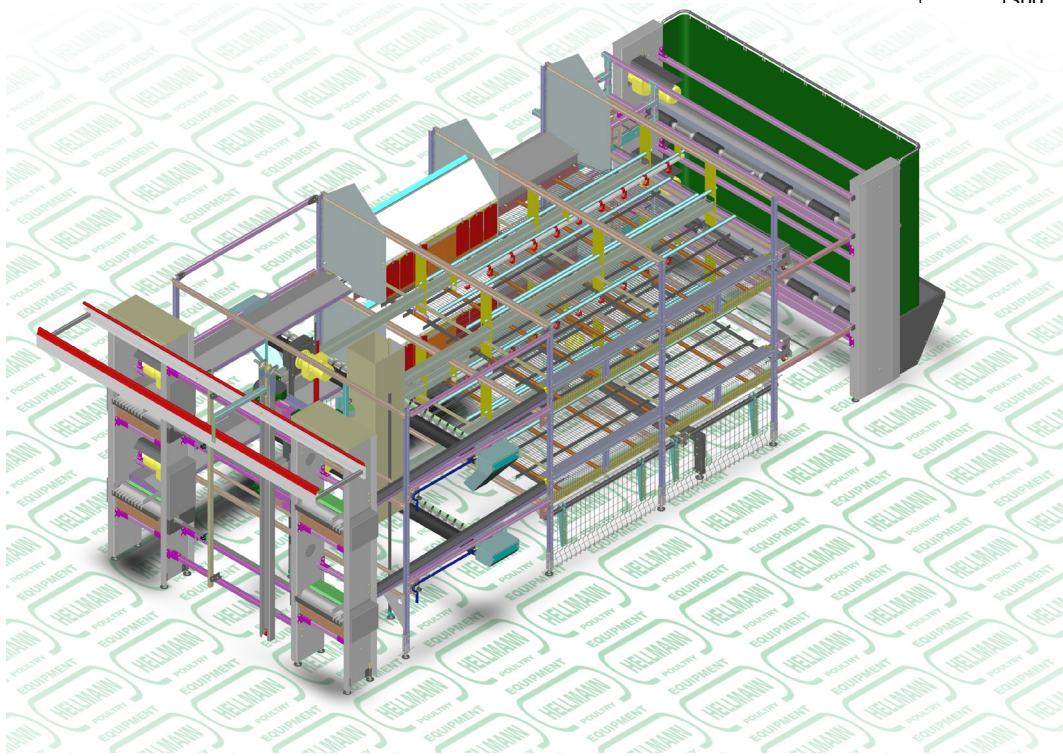

Aviary Pro 10

Aviary Pro 10

Section length: 1205 mm (3.95')
System standard height: 2300 mm (7.38')
System width: 2200 mm (7.22') / 2500 mm (8.20')

- Automatic nest covers available
- Strong and durable design (support leg every 1,205m/3.9')
- Special animal welfare friendly nest design
- More Eggs per hen
- Egg belt for system eggs
- Automatic doors under the system
- Special nest design