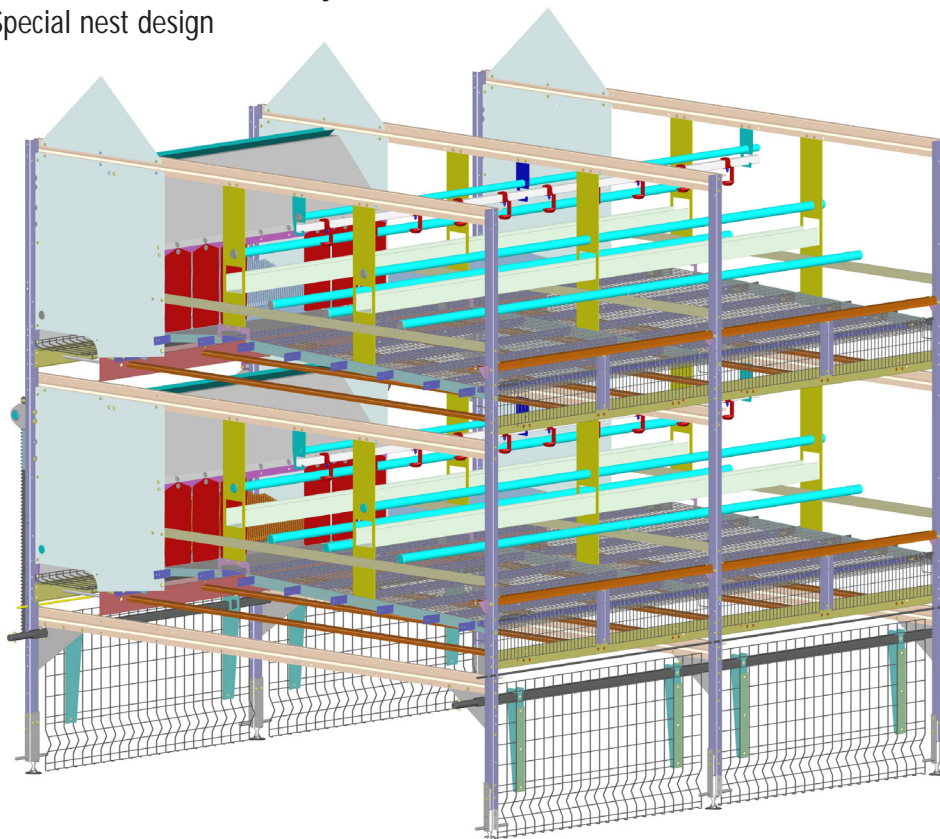

Aviary Pro 10

Aviary Pro 10

Section length: 1205 mm (3.95')
System standard height: 2300 mm (7.38')
System width: 2200 mm (7.22') / 2500 mm (8.20')

- Automatic nest covers available
- Strong and durable design (support leg every 1,205m/3.9')
- Special animal welfare friendly nest design
- More Eggs per hen
- Egg belt for system eggs
- Automatic doors under the system
- Special nest design