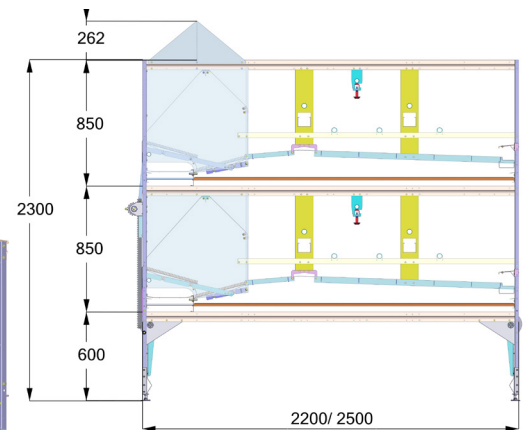

Aviary Pro 10

Aviary Pro 10

Section length: 1205 mm (3.95')
System standard height: 2300 mm (7.38')
System width: 2200 mm (7.22') / 2500 mm (8.20')

- Automatic nest covers available
- Strong and durable design (support leg every 1,205m/3.9')
- Special animal welfare friendly nest design
- More Eggs per hen
- Egg belt for system eggs
- Automatic doors under the system
- Special nest design