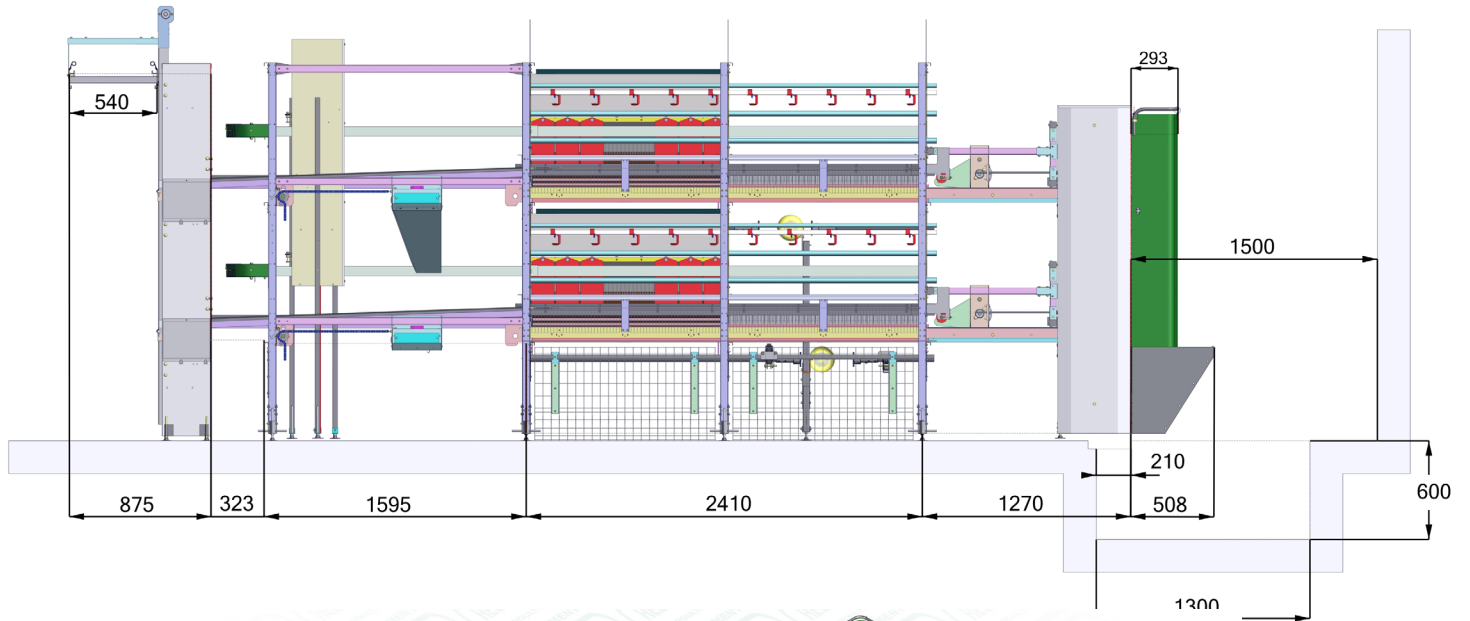

Aviary Pro 10

Aviary Pro 10

Section length: 1205 mm (3.95')
System standard height: 2300 mm (7.38')
System width: 2200 mm (7.22') / 2500 mm (8.20')

- Automatic nest covers available
- Strong and durable design (support leg every 1,205m/3.9')
- Special animal welfare friendly nest design
- More Eggs per hen
- Egg belt for system eggs
- Automatic doors under the system
- Special nest design