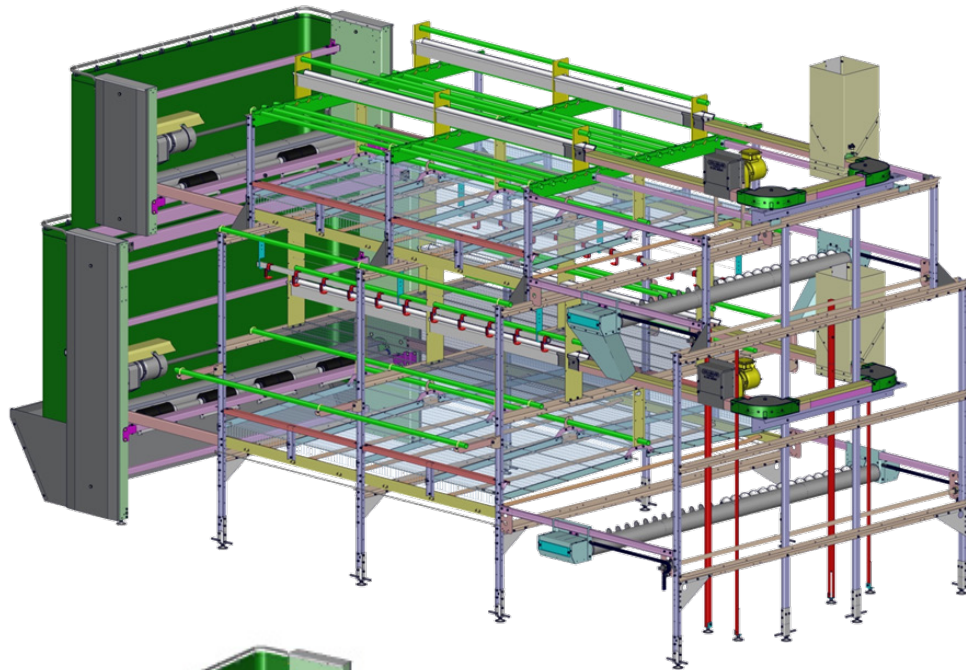

HELLMANN
POULTRY
EQUIPMENT

Made in Germany.

Hellmann Poultry GmbH & Co. KG · Kopernikusstr. 6-10 · 49377 Vechta
P.O. BOX 1232 · 49361 Vechta · Germany · Phone +49 4441 9259-0
Fax +49 4441 9259-50 · www.hellmannpoultry.com