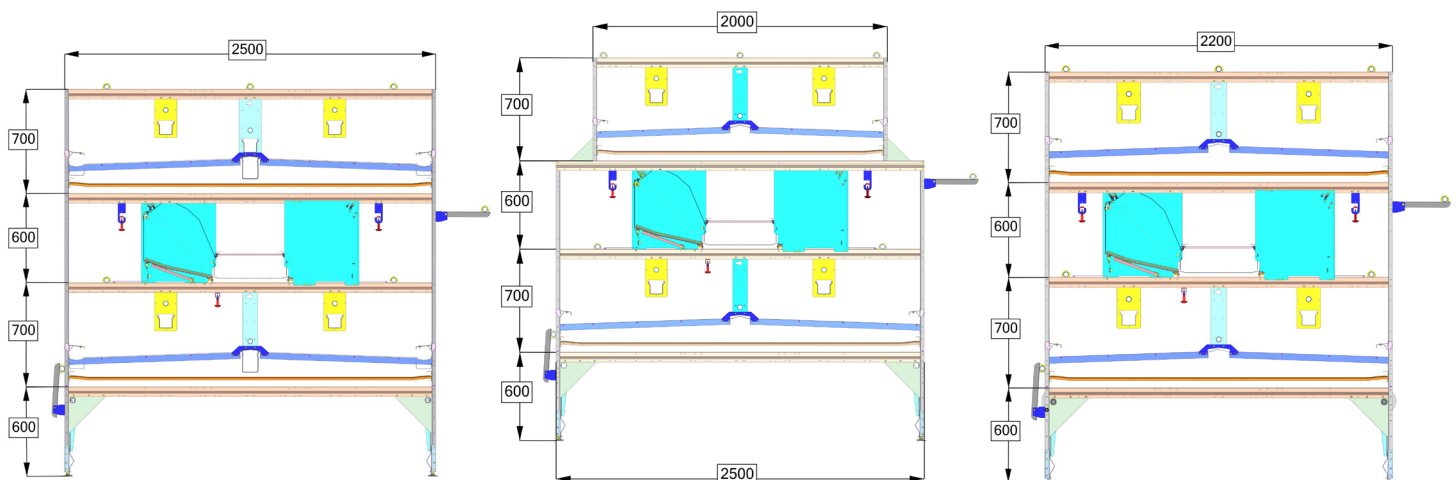

Aviary Pro 11

Section length: 1205 mm (3'- 11.44")
System standard height: 2000 mm (6'- 6.74") with out nest
2600 mm (8'- 6.36") with nest
System width: 2200 mm / 2500 mm (6'- 6.74" / 8'- 2.42")
Capacity max.: 120 birds per mtr. (39.37")

Special animal welfare friendly nest design
More Eggs per hen
Automatic doors under the system
More than 20 different of variations.