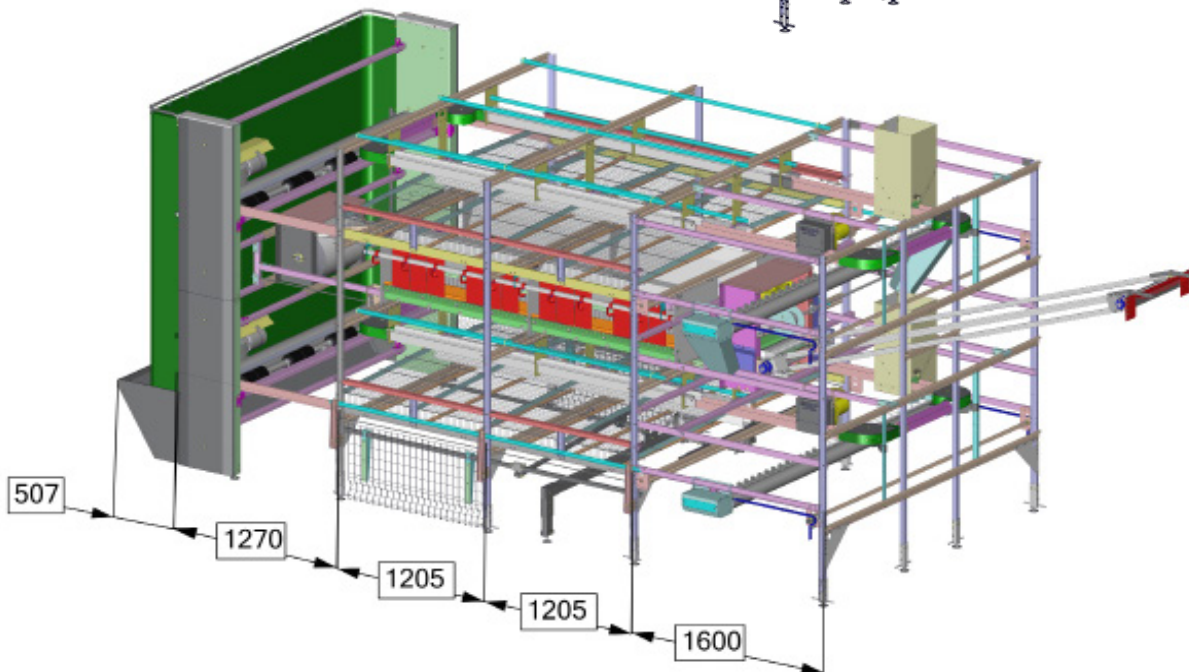

HELLMANN
POULTRY
EQUIPMENT

Made in Germany.

Hellmann Poultry GmbH & Co. KG · Kopernikusstr. 6-10 · 49377 Vechta
P.O. BOX 1232 · 49361 Vechta · Germany · Phone +49 4441 9259-0
Fax +49 4441 9259-50 · www.hellmannpoultry.com