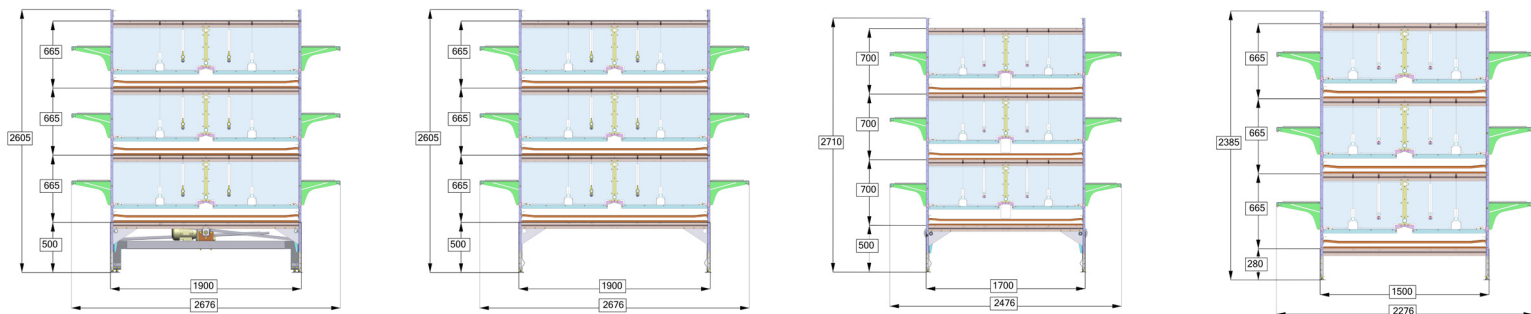

## Aviary Pro Pullet

Section length:	1205 mm (3.95")
System standard height:	2272 mm (7.45")
System width / closed balconys:	1539 mm (5.05") / 1739 mm (5.71")
System width / open balconys:	2293 mm (7.52") / 2493 mm (8.18")
Compartment length:	2410 mm (7.91")
Compartment depth:	750 mm (2.46") / 850 mm (2.79")
Capacity max.:	180 birds per mtr. (3.28")

Special animal welfare friendly design

More uniform pullets

Full operative system for rearing of pullets in aviaries and in small groups.

Easily lock/openable system with a foldable balcony with sliding doors.

Height-adjustable nipple drinkers.

Automatic doors under the system.

Made in Germany.

Hellmann Poultry GmbH & Co. KG · Kopernikusstr. 6-10 · 49377 Vechta  
 P.O. BOX 1232 · 49361 Vechta · Germany · Phone +49 4441 9259-0  
 Fax +49 4441 9259-50 · [www.hellmannpoultry.com](http://www.hellmannpoultry.com)