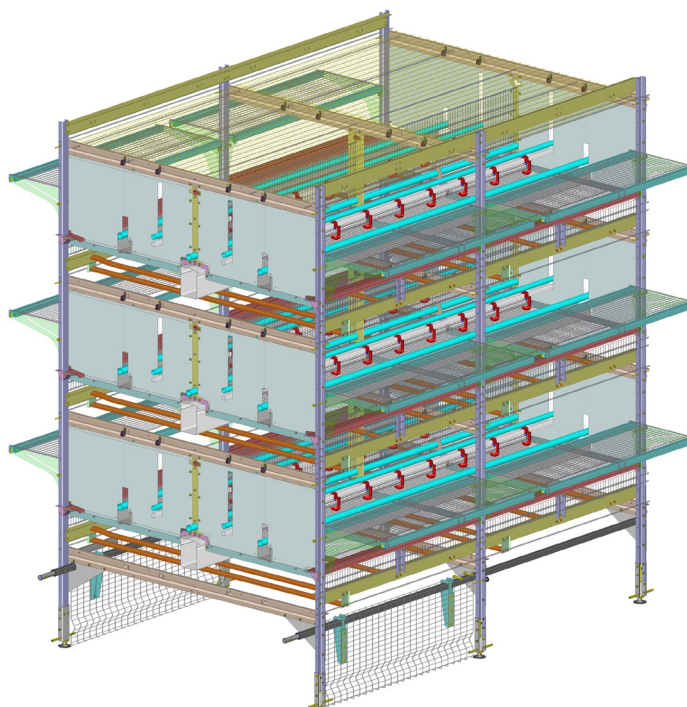

## Aviary Pro Pullet

Section length:	1205 mm (3.95")
System standard height:	2272 mm (7.45")
System width / closed balconys:	1539 mm (5.05") / 1739 mm (5.71")
System width / open balconys:	2293 mm (7.52") / 2493 mm (8.18")
Compartment length:	2410 mm (7.91")
Compartment depth:	750 mm (2.46") / 850 mm (2.79")
Capacity max.:	180 birds per mtr. (3.28")

Special animal welfare friendly design

More uniform pullets

Full operative system for rearing of pullets in aviaries and in small groups.

Easily lock/openable system with a foldable balcony with sliding doors.

Height-adjustable nipple drinkers.

Automatic doors under the system.

Made in Germany.

Hellmann Poultry GmbH & Co. KG · Kopernikusstr. 6-10 · 49377 Vechta  
 P.O. BOX 1232 · 49361 Vechta · Germany · Phone +49 4441 9259-0  
 Fax +49 4441 9259-50 · [www.hellmannpoultry.com](http://www.hellmannpoultry.com)