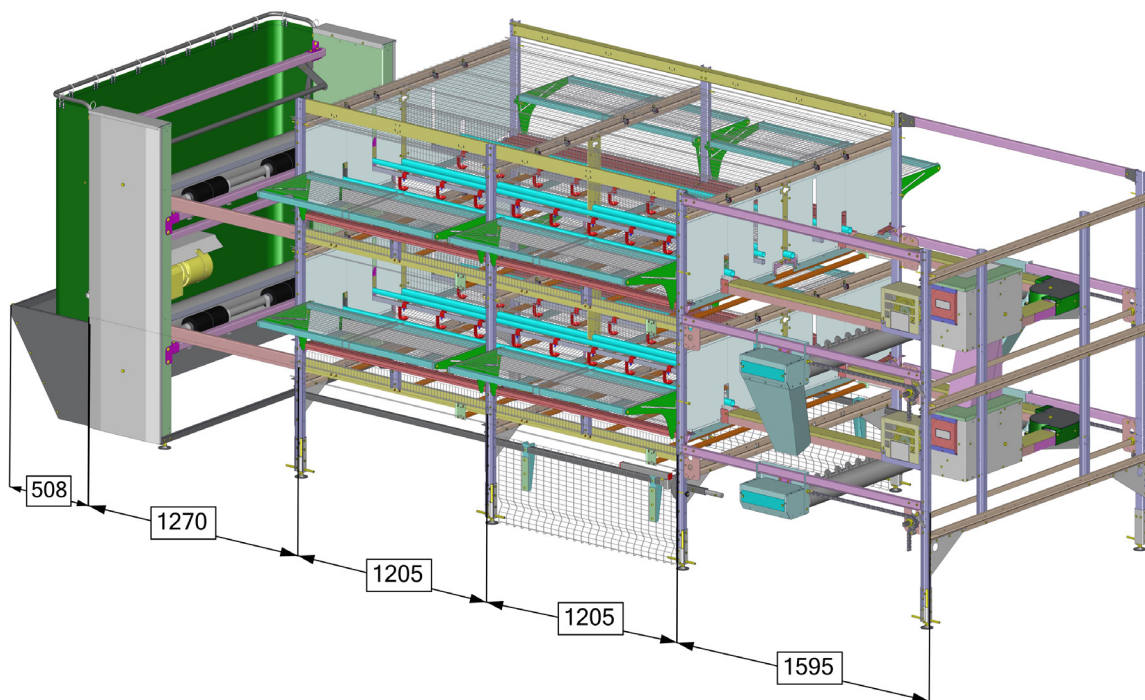

## Aviary Pro Pullet

Section length:	1205 mm (3.95")
System standard height:	2272 mm (7.45")
System width / closed balconys:	1539 mm (5.05") / 1739 mm (5.71")
System width / open balconys:	2293 mm (7.52") / 2493 mm (8.18")
Compartment length:	2410 mm (7.91")
Compartment depth:	750 mm (2.46") / 850 mm (2.79")
Capacity max.:	180 birds per mtr. (3.28")

Special animal welfare friendly design

More uniform pullets

Full operative system for rearing of pullets in aviaries and in small groups.

Easily lock/openable system with a foldable balcony with sliding doors.

Height-adjustable nipple drinkers.

Automatic doors under the system.

Made in Germany.

Hellmann Poultry GmbH & Co. KG · Kopernikusstr. 6-10 · 49377 Vechta  
 P.O. BOX 1232 · 49361 Vechta · Germany · Phone +49 4441 9259-0  
 Fax +49 4441 9259-50 · [www.hellmannpoultry.com](http://www.hellmannpoultry.com)